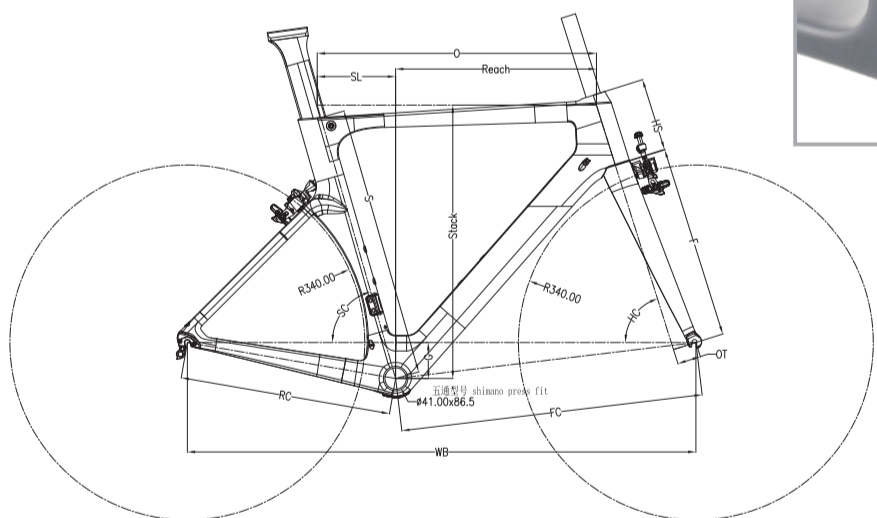

GAVIA
Aerodynamic Pro

DESIGNED &
ENGINEERED
IN SPAIN

MIRACLE
2018 COLLECTION

GAVIA
GEOMETRY

SIZE	S	SC	SL	O	HS	HC	F	OT	WB	FC	RC	G	Stack	Reach
49	480	74.5"	141	515	130	71.5"	370	45	967.6	572.7	405	69	510	373.4
52	500	74.5"	143.2	525	135	72"	370	45	973.6	578.6	405	69	516.5	381.8
54	520	74"	150	535	140	72.5"	370	45	974.5	579.5	405	69	523.7	384.8
56	540	73.5"	161	545	160	73"	370	45	975.2	580.3	405	69	543.2	385
59	560	73.5"	165	560	180	73"	370	45	990	595	405	69	558.3	395

INTEGRATED HANDLEBAR
STEM:90 100 110 120mm
BAR:400 420 440MM