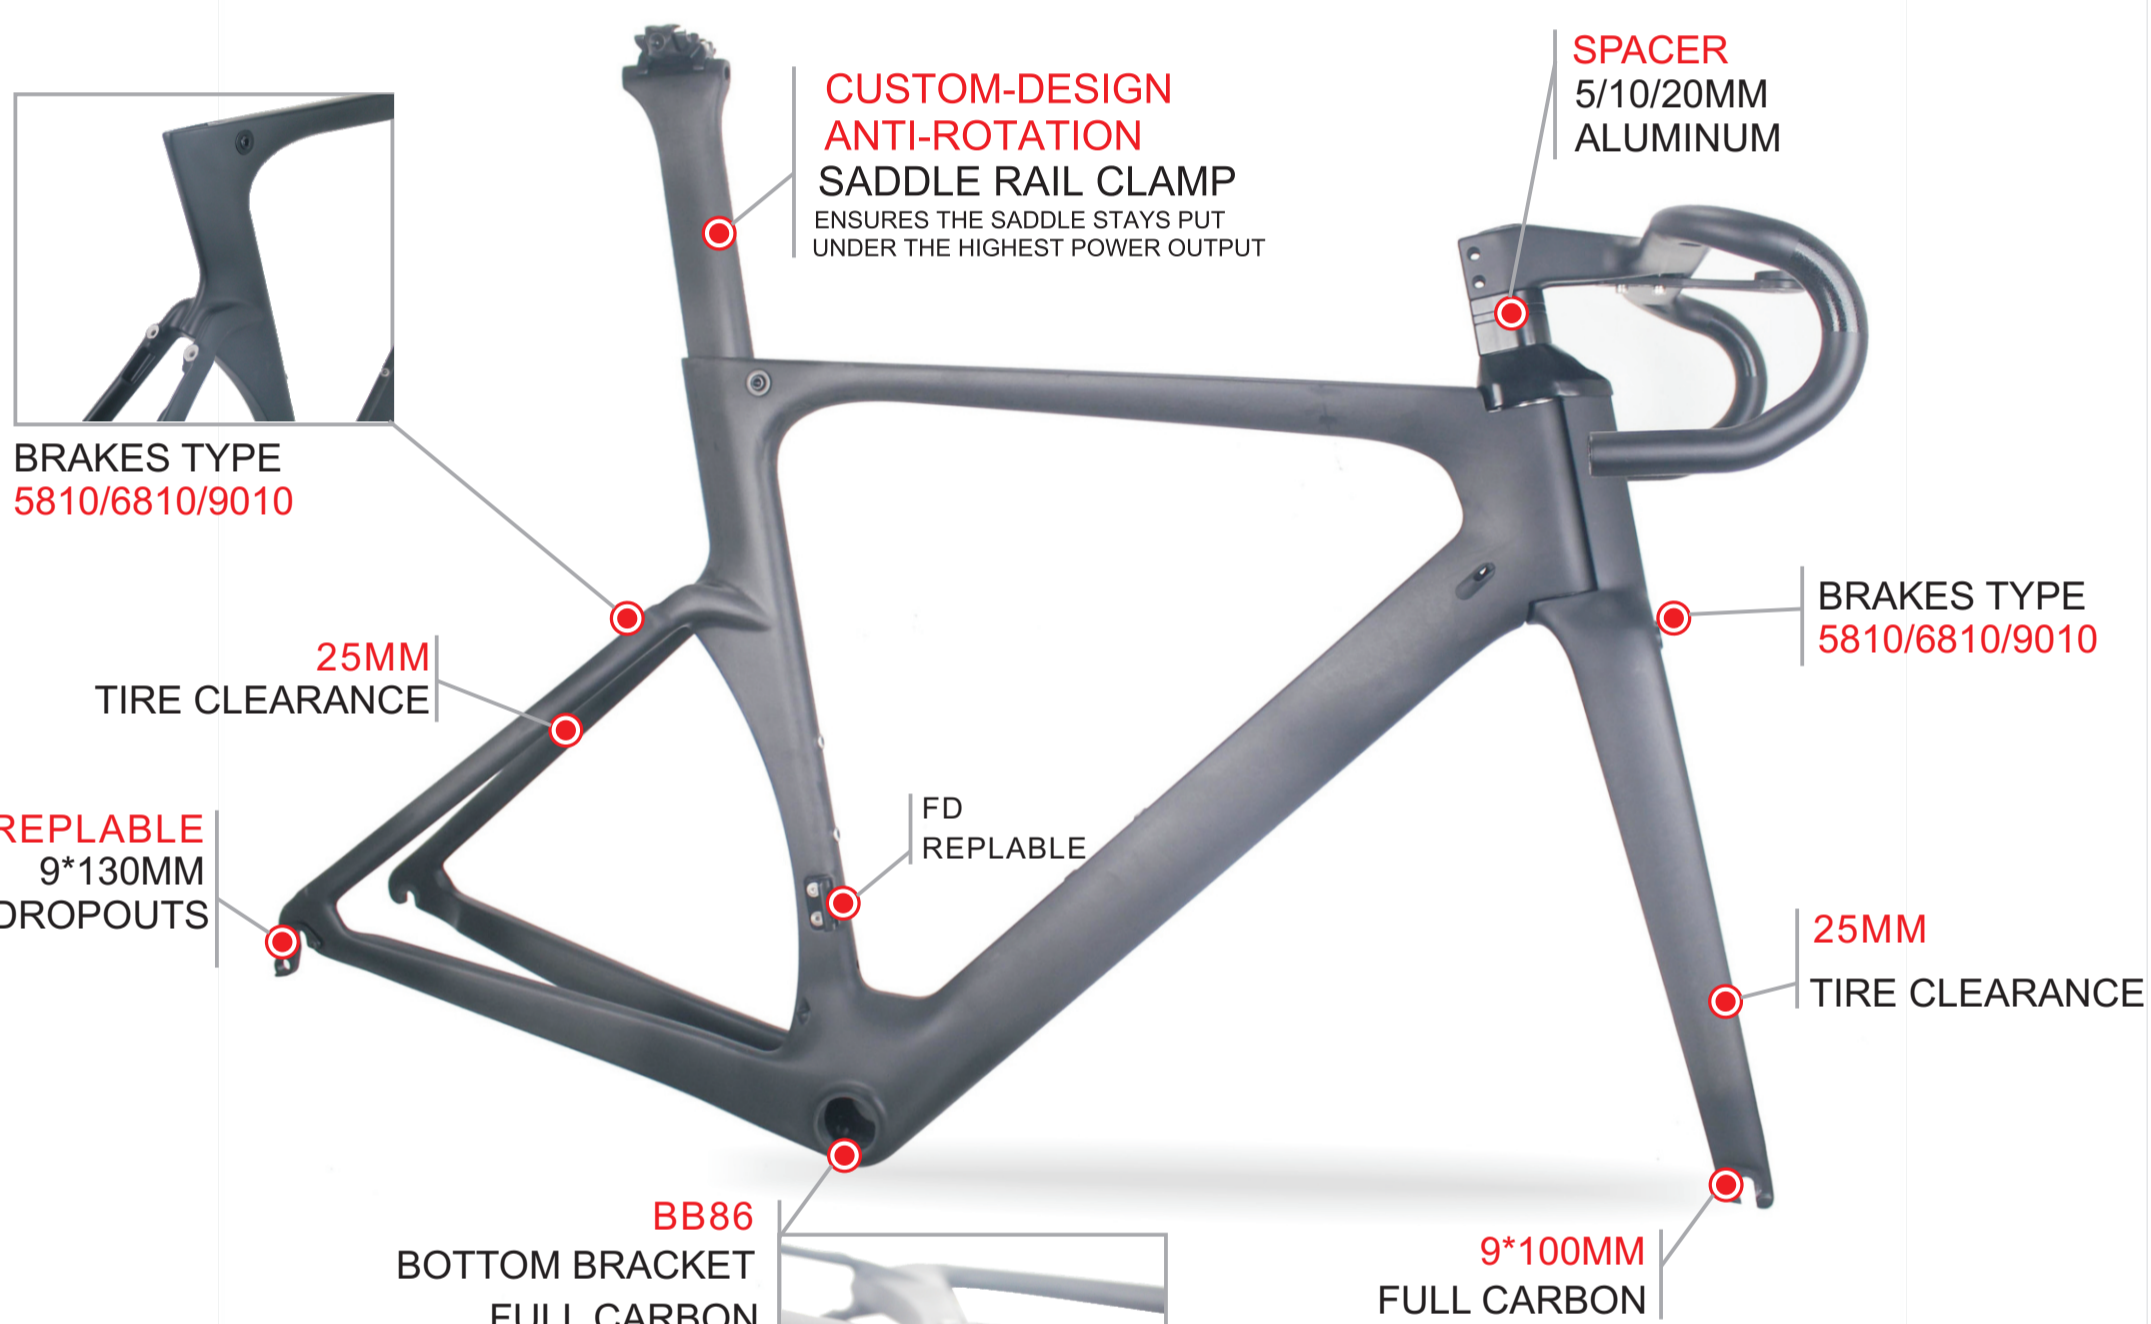

GAVIA
Aerodynamic Pro

DESIGNED &
ENGINEERED
IN SPAIN

MIRACLE
2018 COLLECTION

GAVIA
GEOMETRY

SIZE	S	SC	SL	O	HS	HC	F	OT	WB	FC	RC	G	Stack	Reach
49	480	74.5"	141	515	130	71.5"	370	45	967.6	572.7	405	69	510	373.4
52	500	74.5"	143.2	525	135	72"	370	45	973.6	578.6	405	69	516.5	381.8
54	520	74"	150	535	140	72.5"	370	45	974.5	579.5	405	69	523.7	384.8
56	540	73.5"	161	545	160	73"	370	45	975.2	580.3	405	69	543.2	385
59	560	73.5"	165	560	180	73"	370	45	990	595	405	69	558.3	395

INTEGRATED HANDLEBAR
STEM:90 100 110 120mm
BAR:400 420 440MM